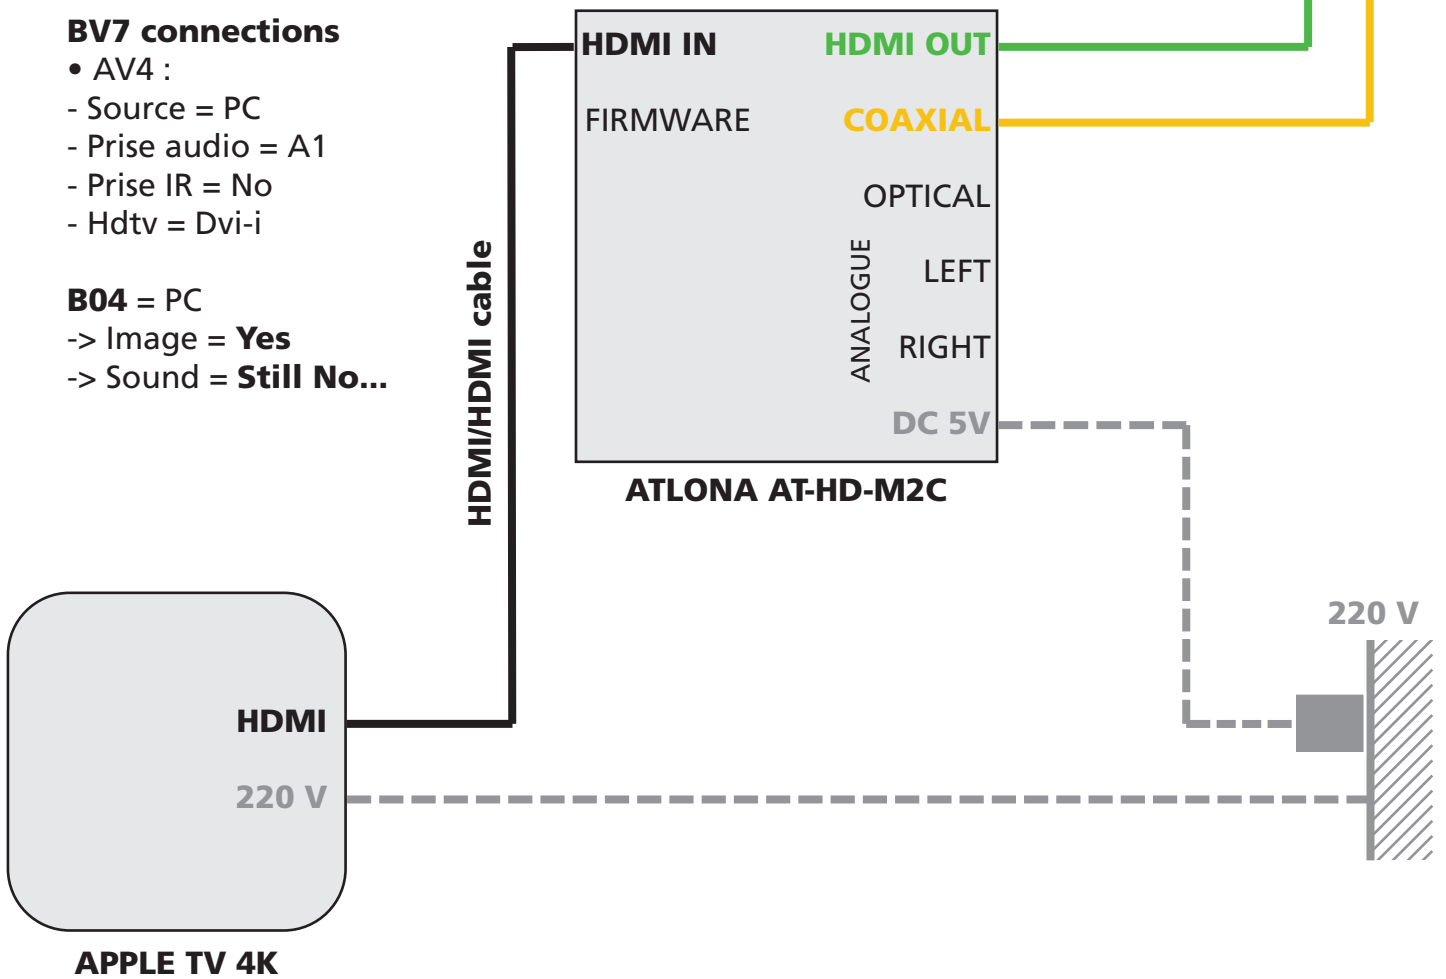

BEOVISION 7-32 MK3

TRIAL #1/3

BV7 connections

- AV4 :
- Source = PC
- Prise audio = No
- Prise IR = No
- Hdtv = Dvi-i

B04 = PC

- > Image = **Yes**
- > Sound = **No...**

BEOVISION 7-32 MK3

TRIAL #2/3

BV7 connections

- AV4 :
- Source = PC
- Prise audio = A1
- Prise IR = No
- Hdtv = Dvi-i

B04 = PC

- > Image = **Yes**
- > Sound = **Still No...**

BEOVISION 7-32 MK3

TRIAL #3/3

BV7 connections

- Camera :
- Source = Camera
- Prise audio = No
- Prise IR = No
- Hdtv = Dvi-i

B04 = Camcord

-> Image = **Yes**

-> Sound = **Again No...**