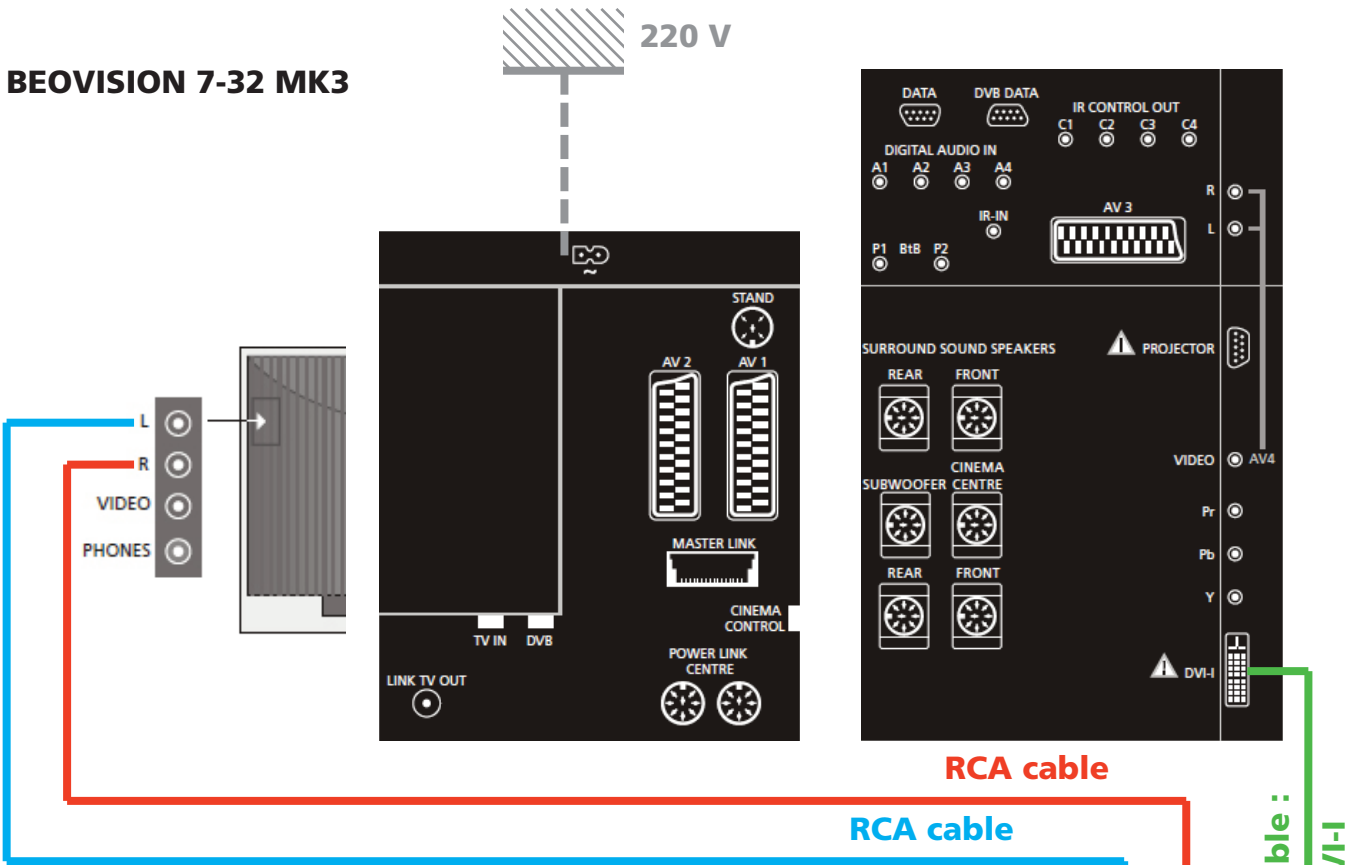

BV7 connections

- AV4 :
- Source = PC
- Prise audio = A1
- Prise IR = No
- Hdtv = Dvi-i

B04 = PC

- > Image = **Yes**
- > Sound = **Still No...**

BEOVISION 7-32 MK3

TRIAL #3/3

BV7 connections

- Camera :
- Source = Camera
- Prise audio = No
- Prise IR = No
- Hdtv = Dvi-i

B04 = Camcord

-> Image = **Yes**

-> Sound = **Again No...**