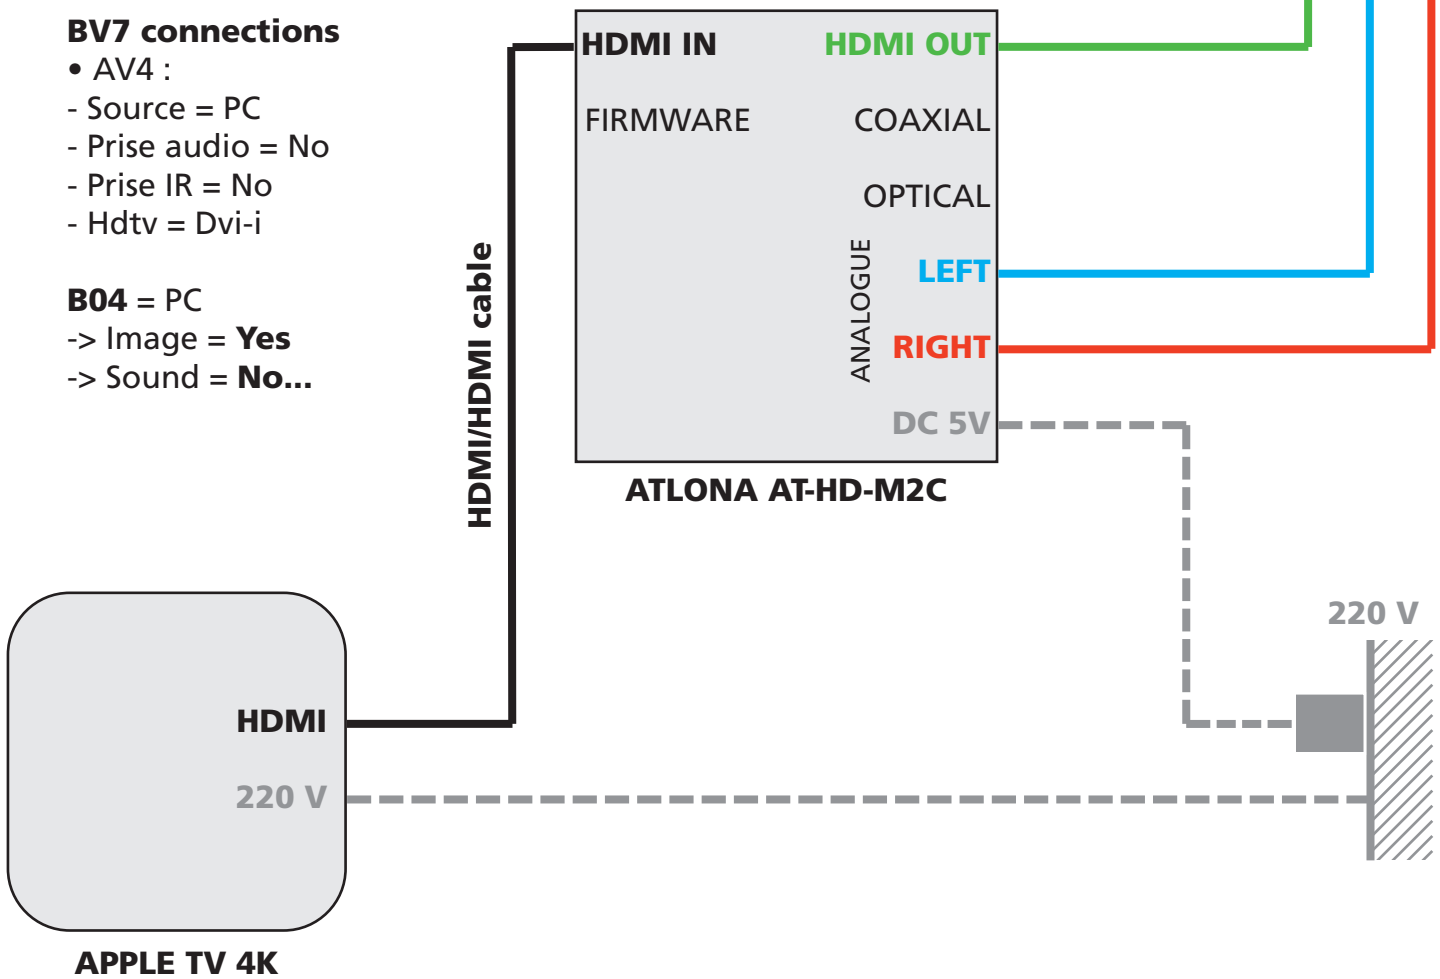

BEOVISION 7-32 MK3

TRIAL #1/3

BV7 connections

- AV4 :
- Source = PC
- Prise audio = No
- Prise IR = No
- Hdtv = Dvi-i

B04 = PC

- > Image = **Yes**
- > Sound = **No...**

BEOVISION 7-32 MK3

TRIAL #2/3

BV7 connections

- AV4 :
- Source = PC
- Prise audio = A1
- Prise IR = No
- Hdtv = Dvi-i

B04 = PC

- > Image = **Yes**
- > Sound = **Still No...**

BEOVISION 7-32 MK3

TRIAL #3/3

BV7 connections

- Camera :
- Source = Camera
- Prise audio = No
- Prise IR = No
- Hdtv = Dvi-i

B04 = Camcord

-> Image = **Yes**

-> Sound = **Again No...**