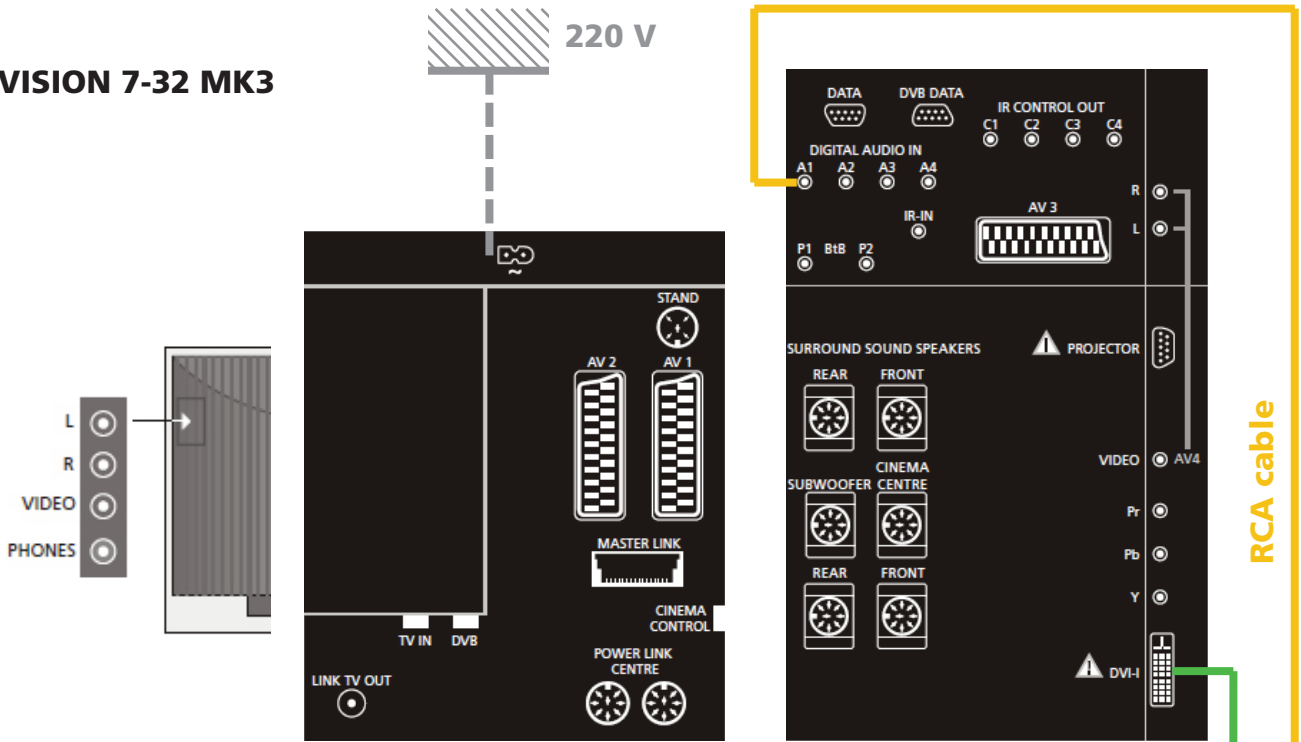

BEOVISION 7-32 MK3

TRIAL #1/3

BV7 connections

- AV4 :
- Source = PC
- Prise audio = No
- Prise IR = No
- Hdtv = Dvi-i

B04 = PC

- > Image = **Yes**
- > Sound = **No...**

BEOVISION 7-32 MK3

TRIAL #2/3

BV7 connections

- AV4 :
- Source = PC
- Prise audio = A1
- Prise IR = No
- Hdtv = Dvi-i

B04 = PC

- > Image = **Yes**
- > Sound = **Still No...**

BEOVISION 7-32 MK3

TRIAL #3/3

BV7 connections

- Camera :
- Source = Camera
- Prise audio = No
- Prise IR = No
- Hdtv = Dvi-i

B04 = Camcord

-> Image = **Yes**

-> Sound = **Again No...**