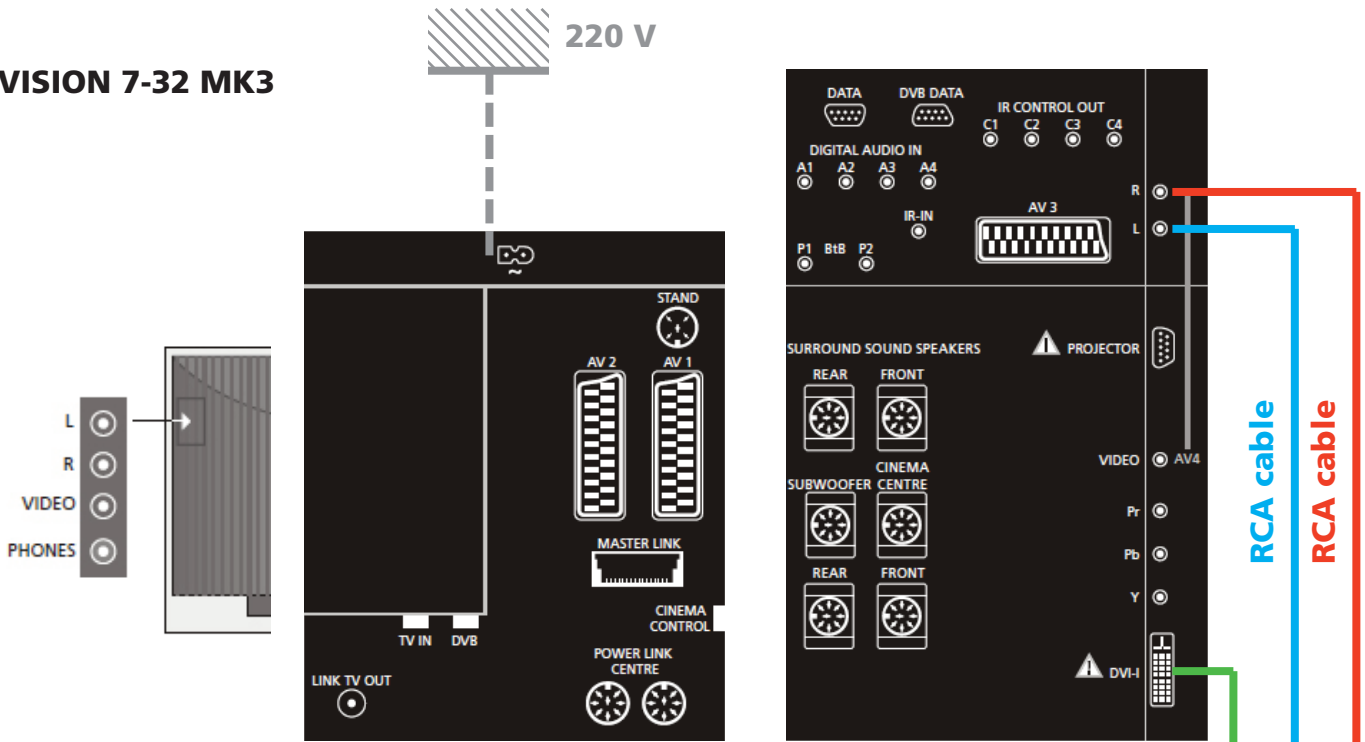

BEOVISION 7-32 MK3

TRIAL #1/3

BV7 connections

- AV4 :
- Source = PC
- Prise audio = No
- Prise IR = No
- Hdtv = Dvi-i

B04 = PC

- > Image = **Yes**
- > Sound = **No...**

BEOVISION 7-32 MK3

TRIAL #2/3

BV7 connections

- AV4 :
- Source = PC
- Prise audio = A1
- Prise IR = No
- Hdtv = Dvi-i

B04 = PC

- > Image = **Yes**
- > Sound = **Still No...**

BEOVISION 7-32 MK3

TRIAL #3/3

BV7 connections

- Camera :
- Source = Camera
- Prise audio = No
- Prise IR = No
- Hdtv = Dvi-i

B04 = Camcord

-> Image = **Yes**

-> Sound = **Again No...**